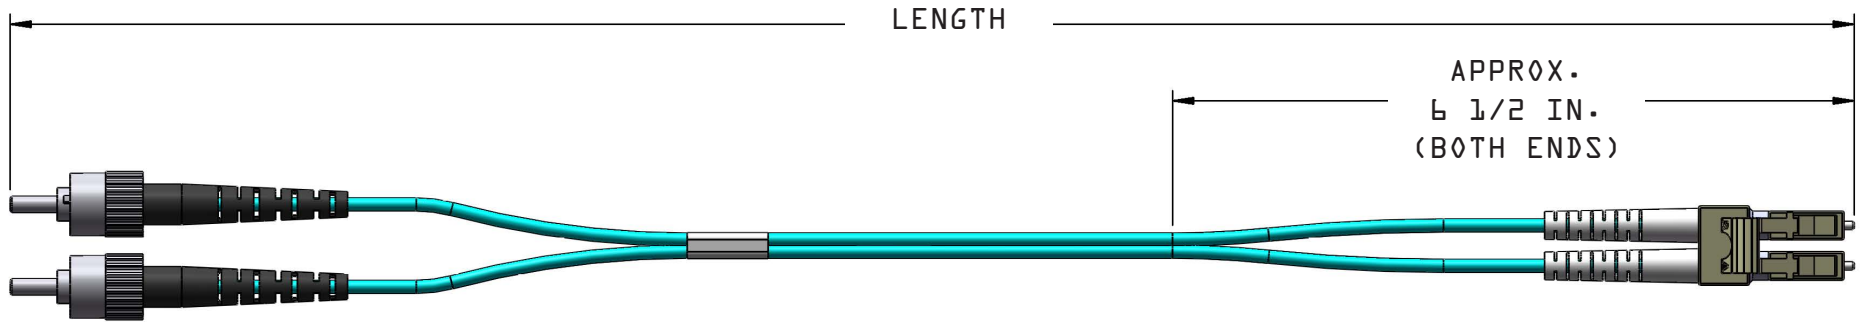

COMPULINK PERFORMANCE PLUS FIBER ASSEMBLY
 2 FIBER 2MM ZIPCORD
 DUPLEX ST TO DUPLEX LC, OM3 OR OM4, RISER OR PLENUM

SPECIFICATIONS

Connector	Multimode 850nm		
	Insertion Loss		Return Loss
	Typical	Maximum	Minimum
LC	0.10 dB	0.50 dB	20 dB
ST	0.30 dB	0.50 dB	20 dB

*Order length to be Overall Length measured from end face of Connectors.

2 fiber zipcord standard is 2mm, offered in ONFR - Riser Rated or ONFP - Plenum Rated.