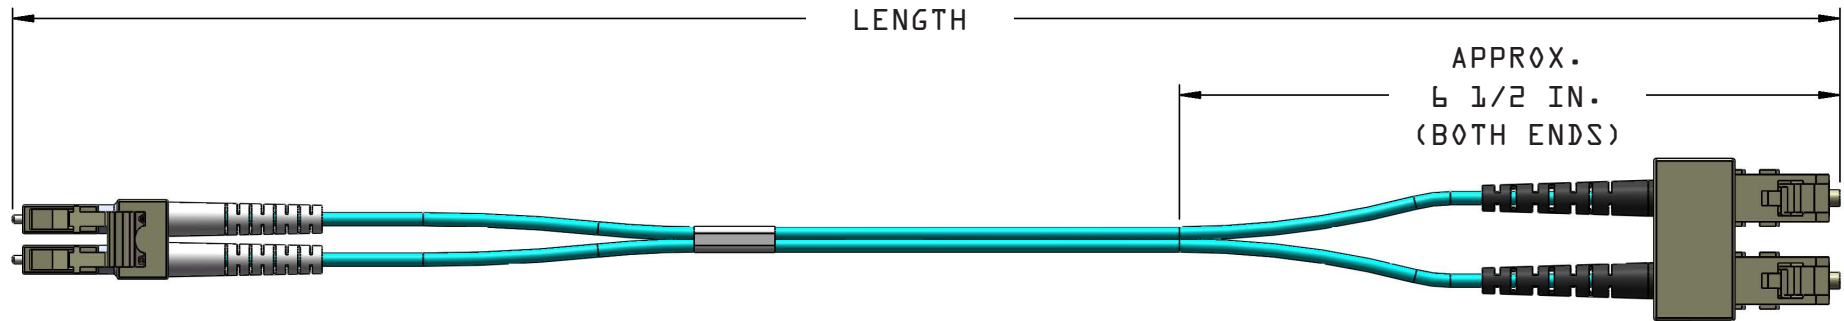

COMPULINK PERFORMANCE PLUS FIBER ASSEMBLY  
 2 FIBER 2MM ZIPCORD  
 DUPLEX LC TO DUPLEX SC, OM3 OR OM4, RISER OR PLENUM

### SPECIFICATIONS

Connector	Multimode 850nm		
	Insertion Loss		Return Loss
	Typical	Maximum	Minimum
LC	0.10 dB	0.50 dB	20 dB
SC	0.30 dB	0.50 dB	20 dB

### TOLERANCE

Cable Overall Length	*Overall Length Tolerance
0 - 5.99 inches	+ 0.125 inches / - 0.125 inches
6 - 11.99 inches	+ 0.25 inches / - 0.25 inches
1 - 2.99 feet	+ 2.0 inches / - 1 inches
3 - 14.99 feet	+ 6 inches / - 3 inches
15 - 24.99 feet	+ 12 inches / - 3 inches
25 - 99.99 feet	+ 1 feet / - 9 inches
100 - 199.99 feet	+ 1 feet / - 2 feet
200 - 299.99 feet	+ 2 feet / - 3 feet
300 - UP feet	+ 3 feet / - 5 feet

\*Order length to be Overall Length measured from end face of Connectors.

2 fiber zipcord standard is 2mm, offered in ONFR - Riser Rated or ONFP - Plenum Rated.