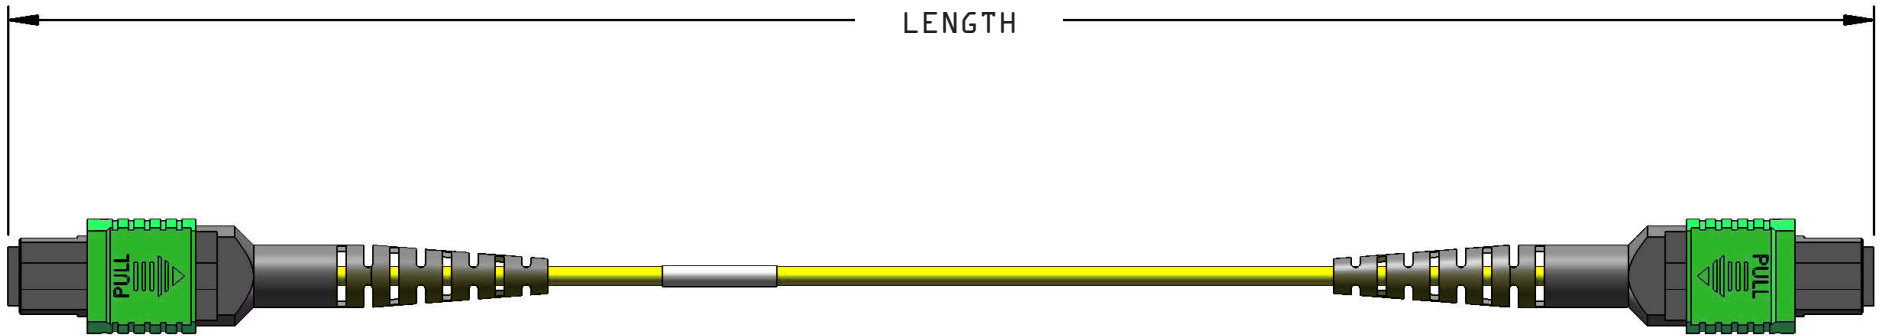

COMPULINK PERFORMANCE PLUS FIBER ASSEMBLY
 12 FIBER, 250µm DATA CENTER STYLE CABLE, PLENUM RATED
 MPO TO MPO, OS2 SINGLEMODE

SPECIFICATIONS

Connector	Singlemode		
	Insertion Loss		Return Loss
	Typical	Maximum	Minimum
MPO	0.25 dB	0.75 dB	55 dB

Optical Fiber Performance		
	Wavelength (nm)	Maximum Attenuation (dB/km)
OS2 (ISP)	1310	1.0
	1550	1.0

TOLERANCE

Cable Overall Length feet	Overall Length Tolerance feet (inches)
0.0-10 feet	+0.25 feet, -0.00 (+3 inches,-0.00)
10.1-14 feet	+0.50 feet, -0.00 (+6 inches,-0.00)
14.1-100 feet	+1.00 feet, -0.00 (+12 inches,-0.00)
100.1-999 feet	+2.00 feet, -0.00 (+24 inches,-0.00)

12 strand 250µm Loose Tube Distribution Cable.

12 strand standard will be ONFP - Plenum Rated.