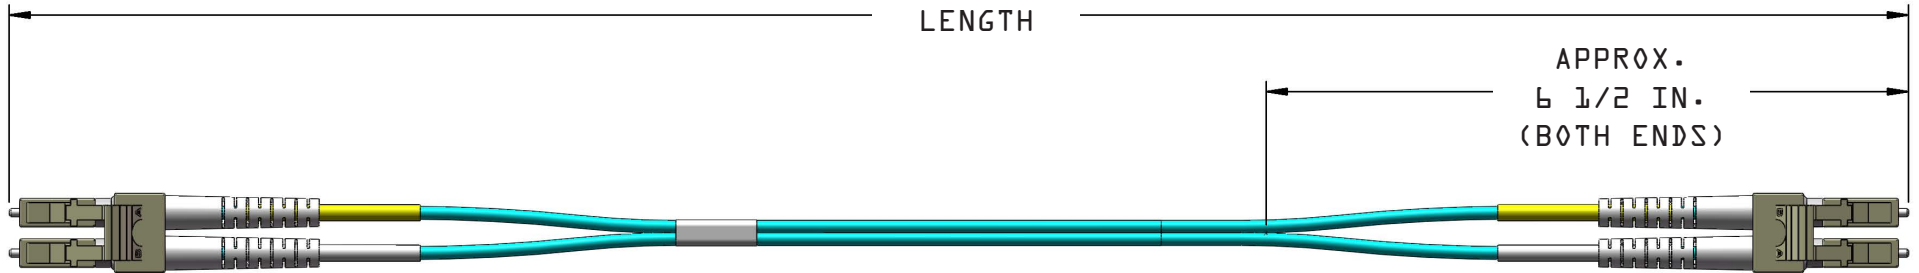

COMPULINK PERFORMANCE PLUS FIBER ASSEMBLY  
 2 FIBER 2MM ZIPCORD  
 DUPLEX LC TO DUPLEX LC, OM3 OR OM4, RISER OR PLENUM

### SPECIFICATIONS

	Multimode 850nm		Low Loss Multimode 850nm			
	Insertion Loss	Return Loss	Insertion Loss	Return Loss	Return Loss	
Connector	Typical	Maximum	Minimum	Typical	Maximum	Minimum
LC	0.10 dB	0.50 dB	20 dB	0.10 dB	0.15 dB	20 dB

\*Order length to be Overall Length measured from end face of Connectors.

2 fiber zipcord standard is 2mm, offered in ONFR - Riser Rated or ONFP - Plenum Rated.