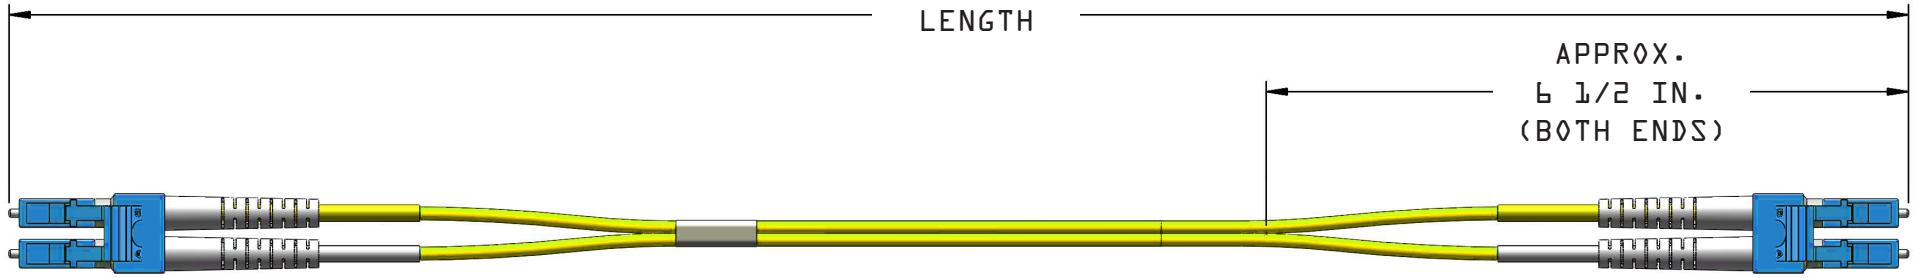

COMPULINK PERFORMANCE PLUS FIBER ASSEMBLY
 2 FIBER 2MM ZIPCORD
 DUPLEX LC TO DUPLEX LC, OS2 SINGLEMODE, RISER OR PLENUM

SPECIFICATIONS

Connector	Singlemode		
	Insertion Loss		Return Loss
	Typical	Maximum	Minimum
LC	0.10 dB	0.30 dB	55 dB

Optical Fiber Performance		
	Wavelength (nm)	Maximum Attenuation (dB/km)
OS2 (ISP)	1310	1.0
	1550	1.0

TOLERANCE

Cable Overall Length	*Overall Length Tolerance
0 - 5.99 inches	+ 0.125 inches / - 0.125 inches
6 - 11.99 inches	+ 0.25 inches / - 0.25 inches
1 - 2.99 feet	+ 2.0 inches / - 1 inches
3 - 14.99 feet	+ 6 inches / - 3 inches
15 - 24.99 feet	+ 12 inches / - 3 inches
25 - 99.99 feet	+ 1 feet / - 9 inches
100 - 199.99 feet	+ 1 feet / - 2 feet
200 - 299.99 feet	+ 2 feet / - 3 feet
300 - UP feet	+ 3 feet / - 5 feet

*Order length to be Overall Length measured from end face of Connectors.

2 fiber zipcord standard is 2mm, offered in ONFR - Riser Rated or ONFP - Plenum Rated.