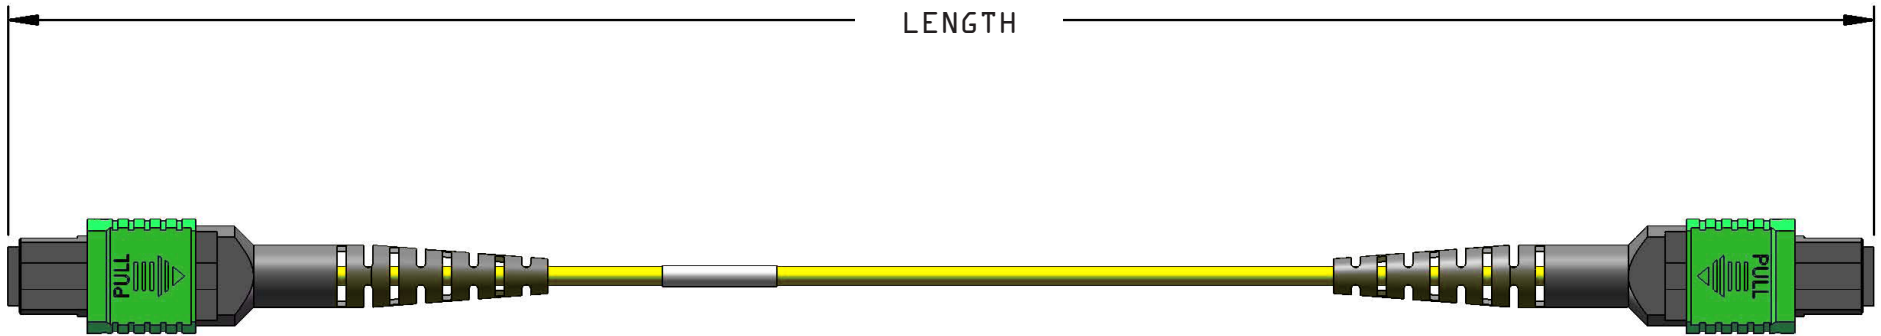

COMPULINK PERFORMANCE PLUS FIBER ASSEMBLY  
 12 FIBER, 250µm DATA CENTER STYLE CABLE, PLENUM RATED  
 MPO TO MPO, OS2 SINGLEMODE

### SPECIFICATIONS

Connector	Singlemode		
	Insertion Loss		Return Loss
	Typical	Maximum	Minimum
MPO	0.25 dB	0.75 dB	55 dB

Optical Fiber Performance		
	Wavelength (nm)	Maximum Attenuation (dB/km)
OS2 (ISP)	1310	1.0
	1550	1.0

\*Order length to be Overall Length measured from end face of Connectors.

12 strand 250µm Loose Tube Distribution Cable.

12 strand standard will be ONFP - Plenum Rated.